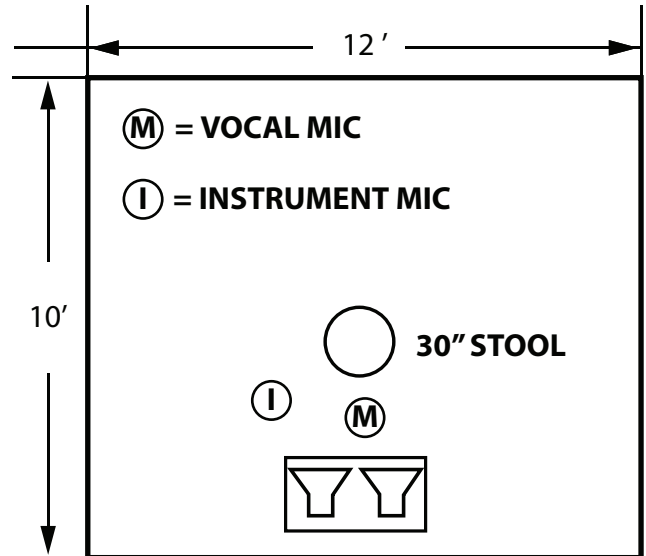

BELIEVE IN JOY

STAGEPLOT & TECHNICAL SPECIFICATIONS

Description: Musical show featuring Faerie Rachael and three child performers: Annalise, Moss and Rosemary incorporating music, singing and dance.

Special Requirements: CD Player input, 30" backless stool

Contact: Rachael 250-592-4338, believeinjoy@telus.net

SMALL FORMAT